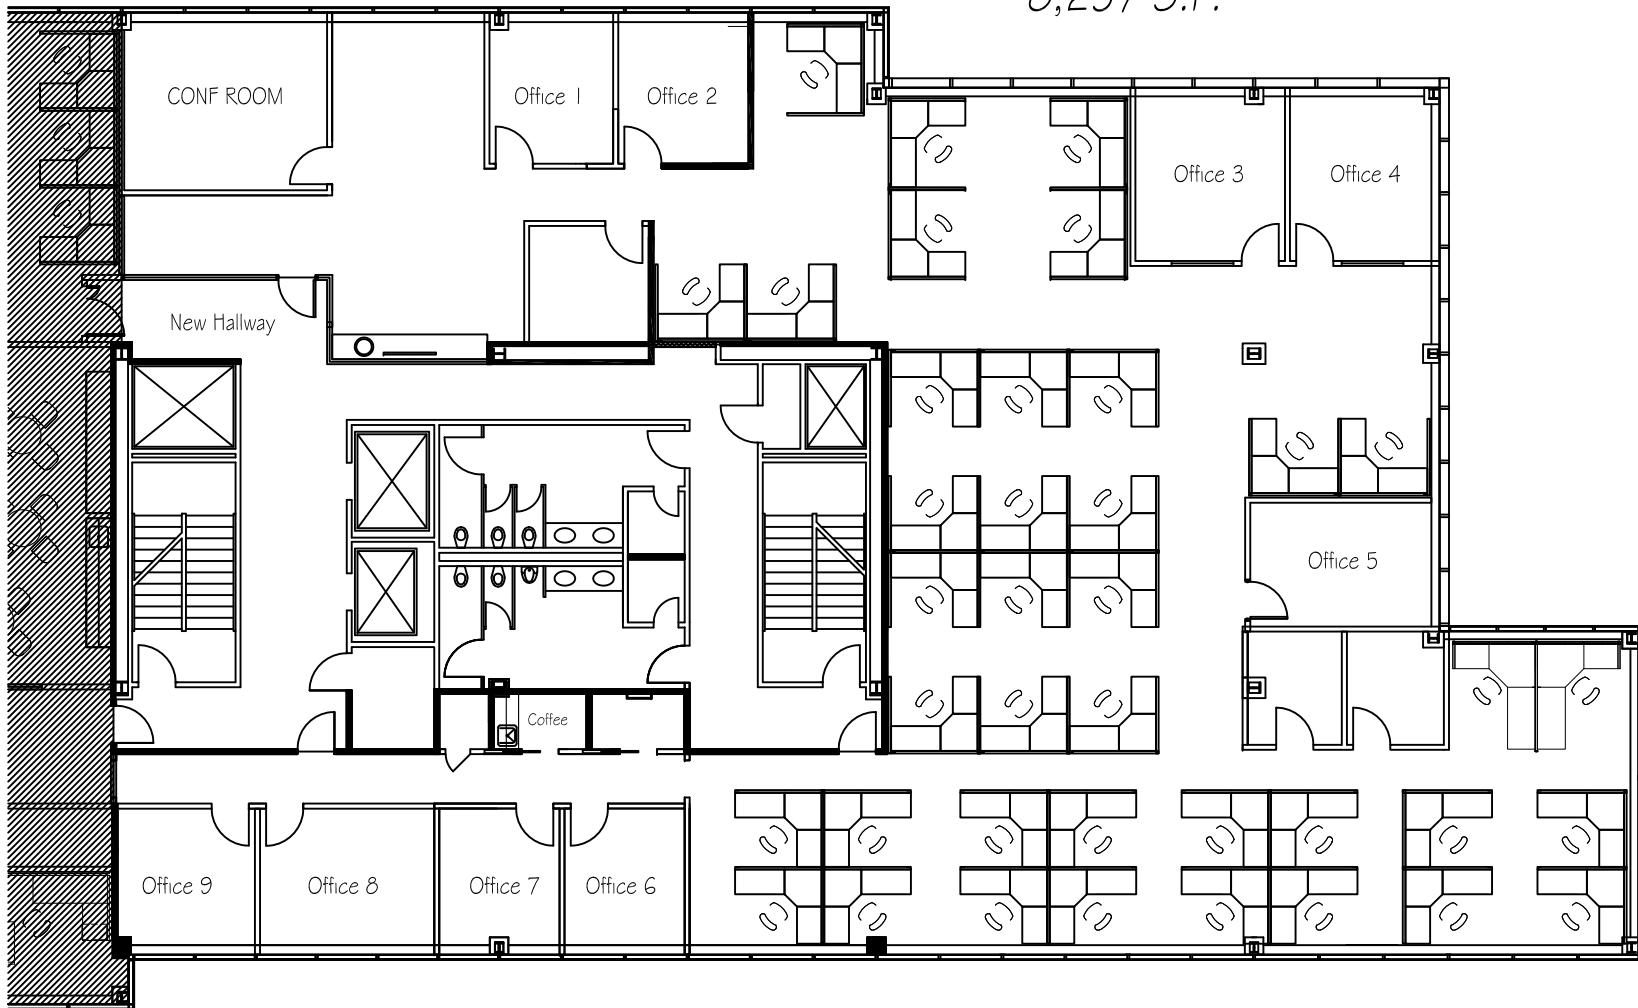

AVAILABLE
Suite 305
8,257 S.F.

THIRD FLOOR
55 WALLS DRIVE
FAIRFIELD, CT