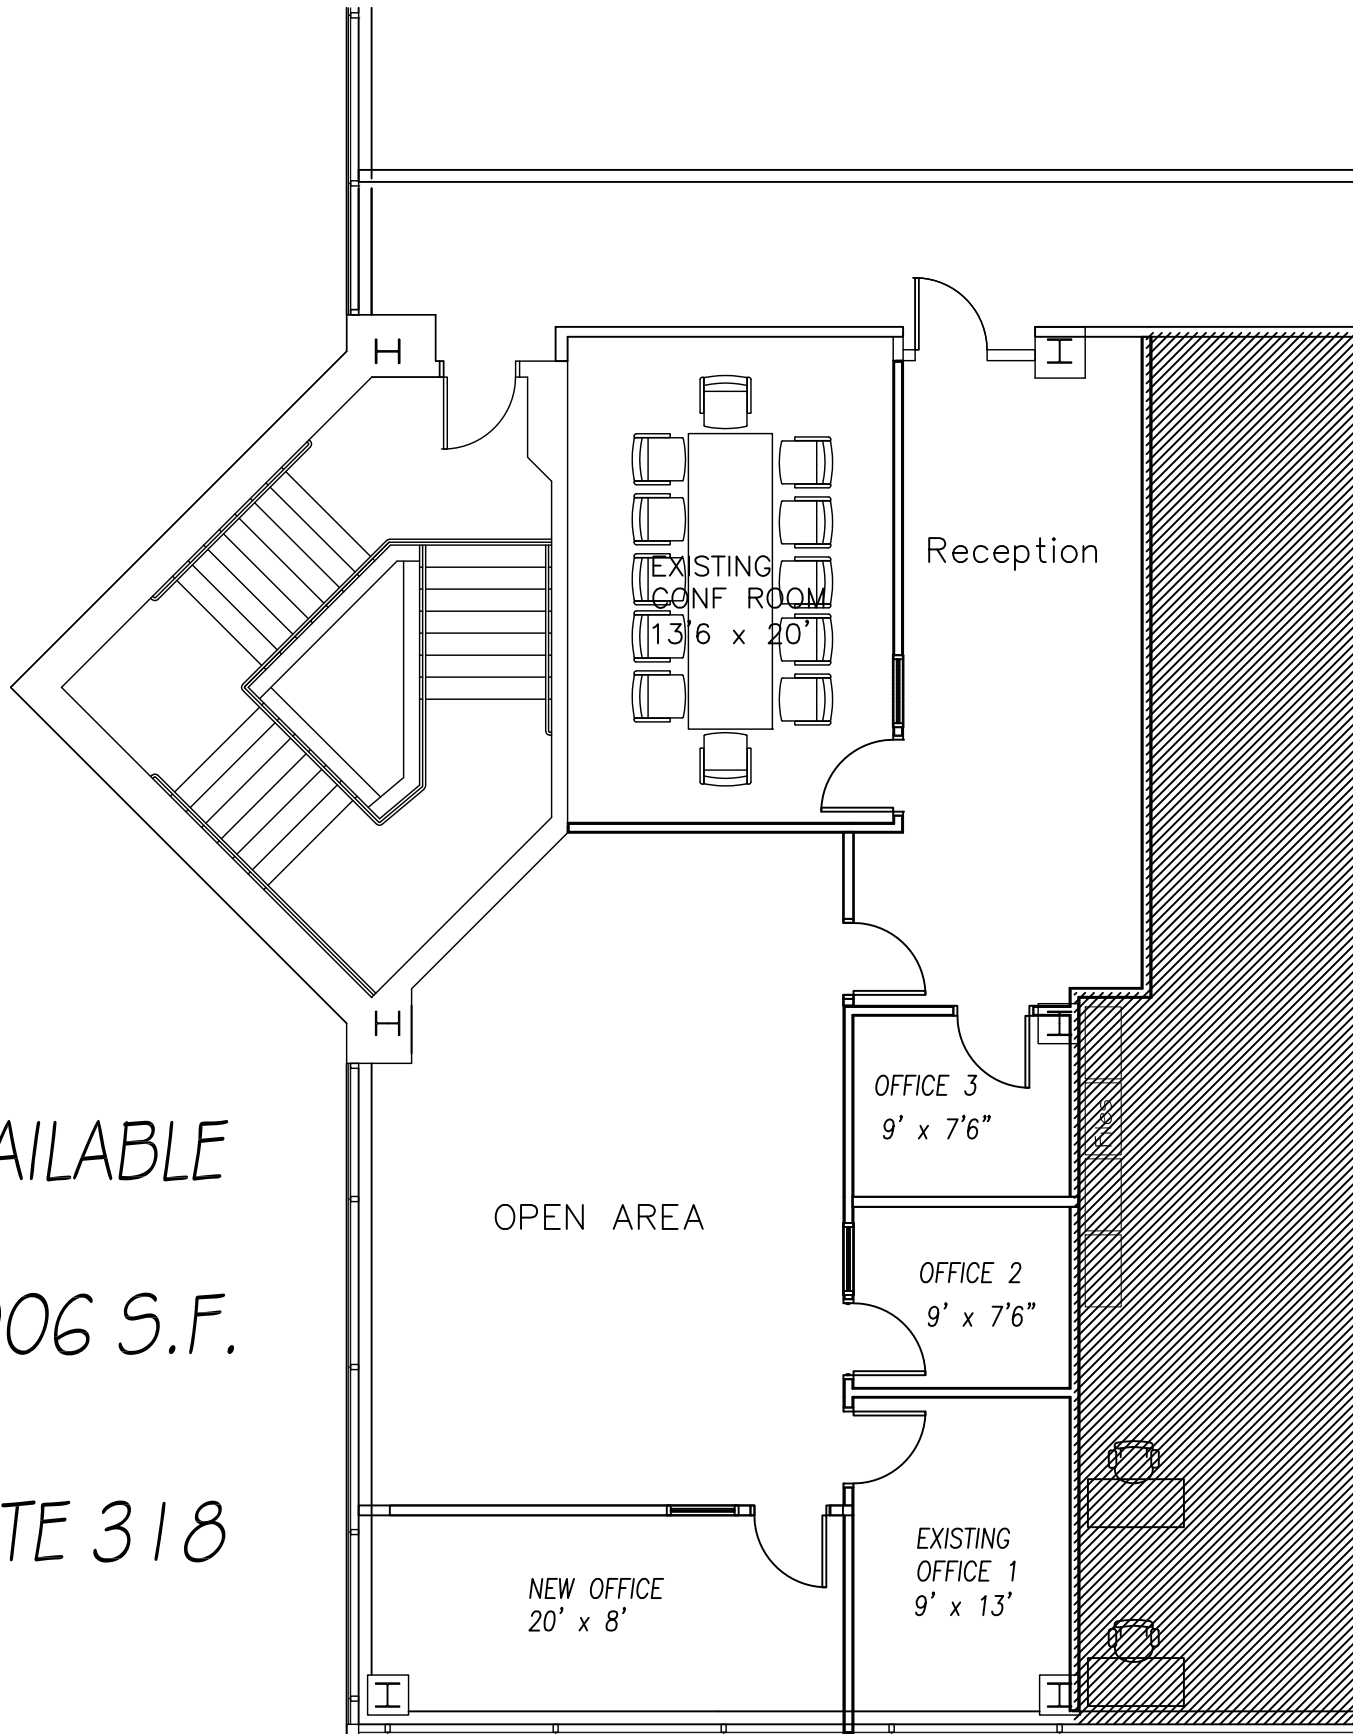

AVAILABLE
1,906 S.F.
SUITE 318

THIRD FLOOR
2 TRAP FALLS RD
SHELTON, CT 06484