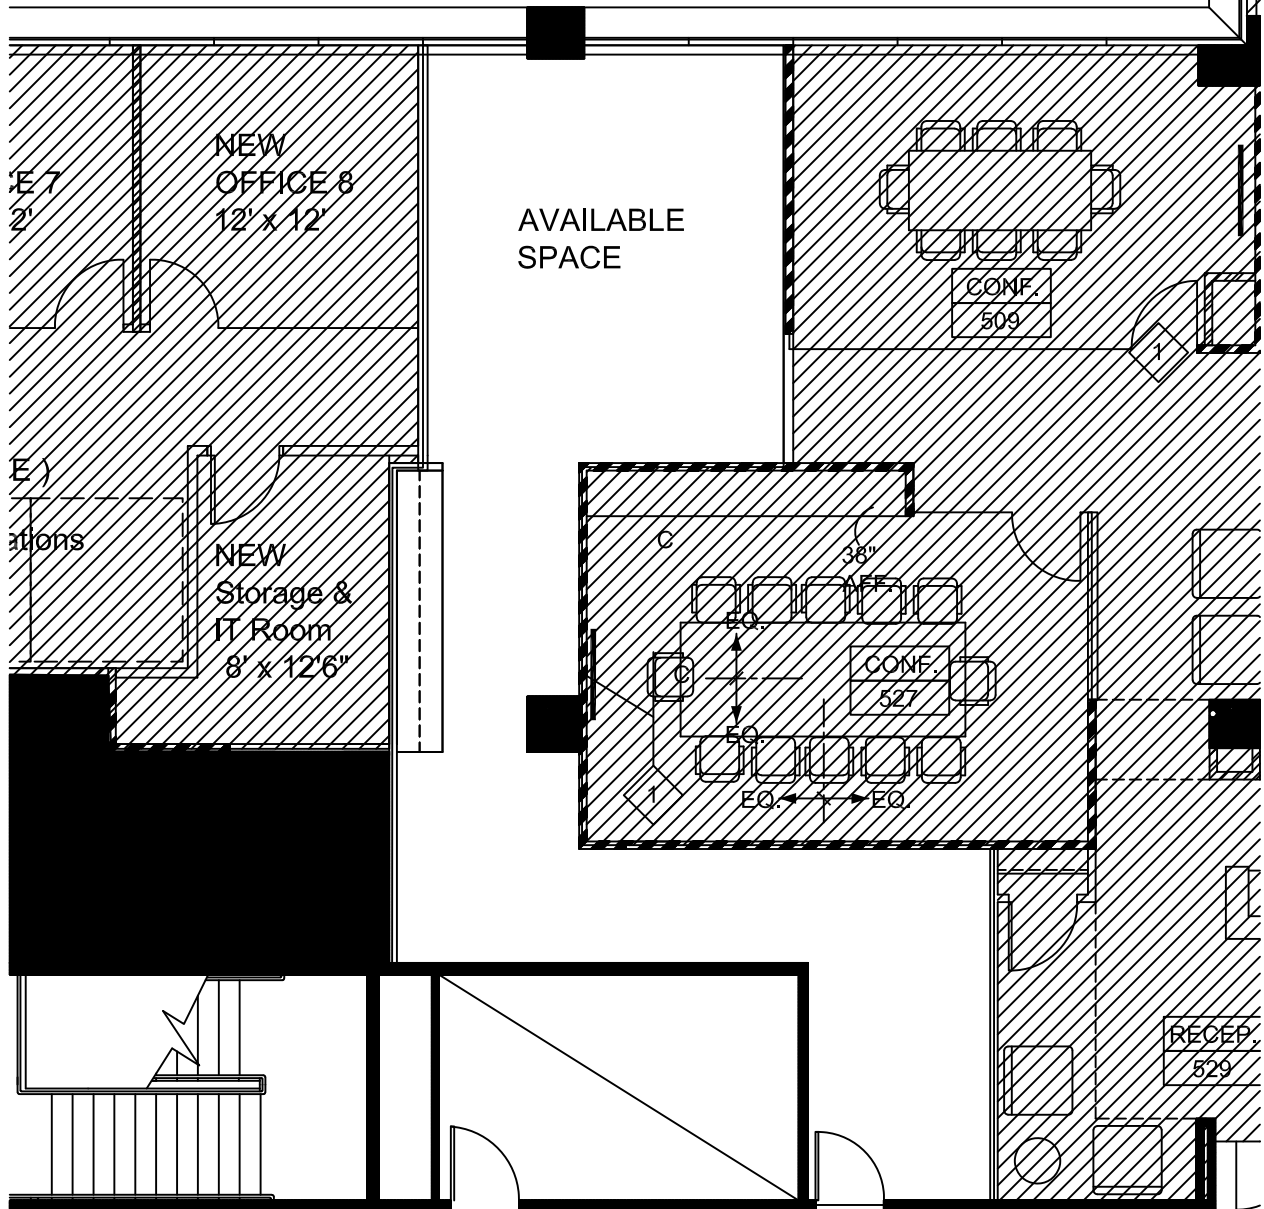

# Available

TOWER 2

5th FLOOR

2 Corporate Drive  
SHELTON, CT

805 SF

SUITE 548

COMMON CORRIDOR