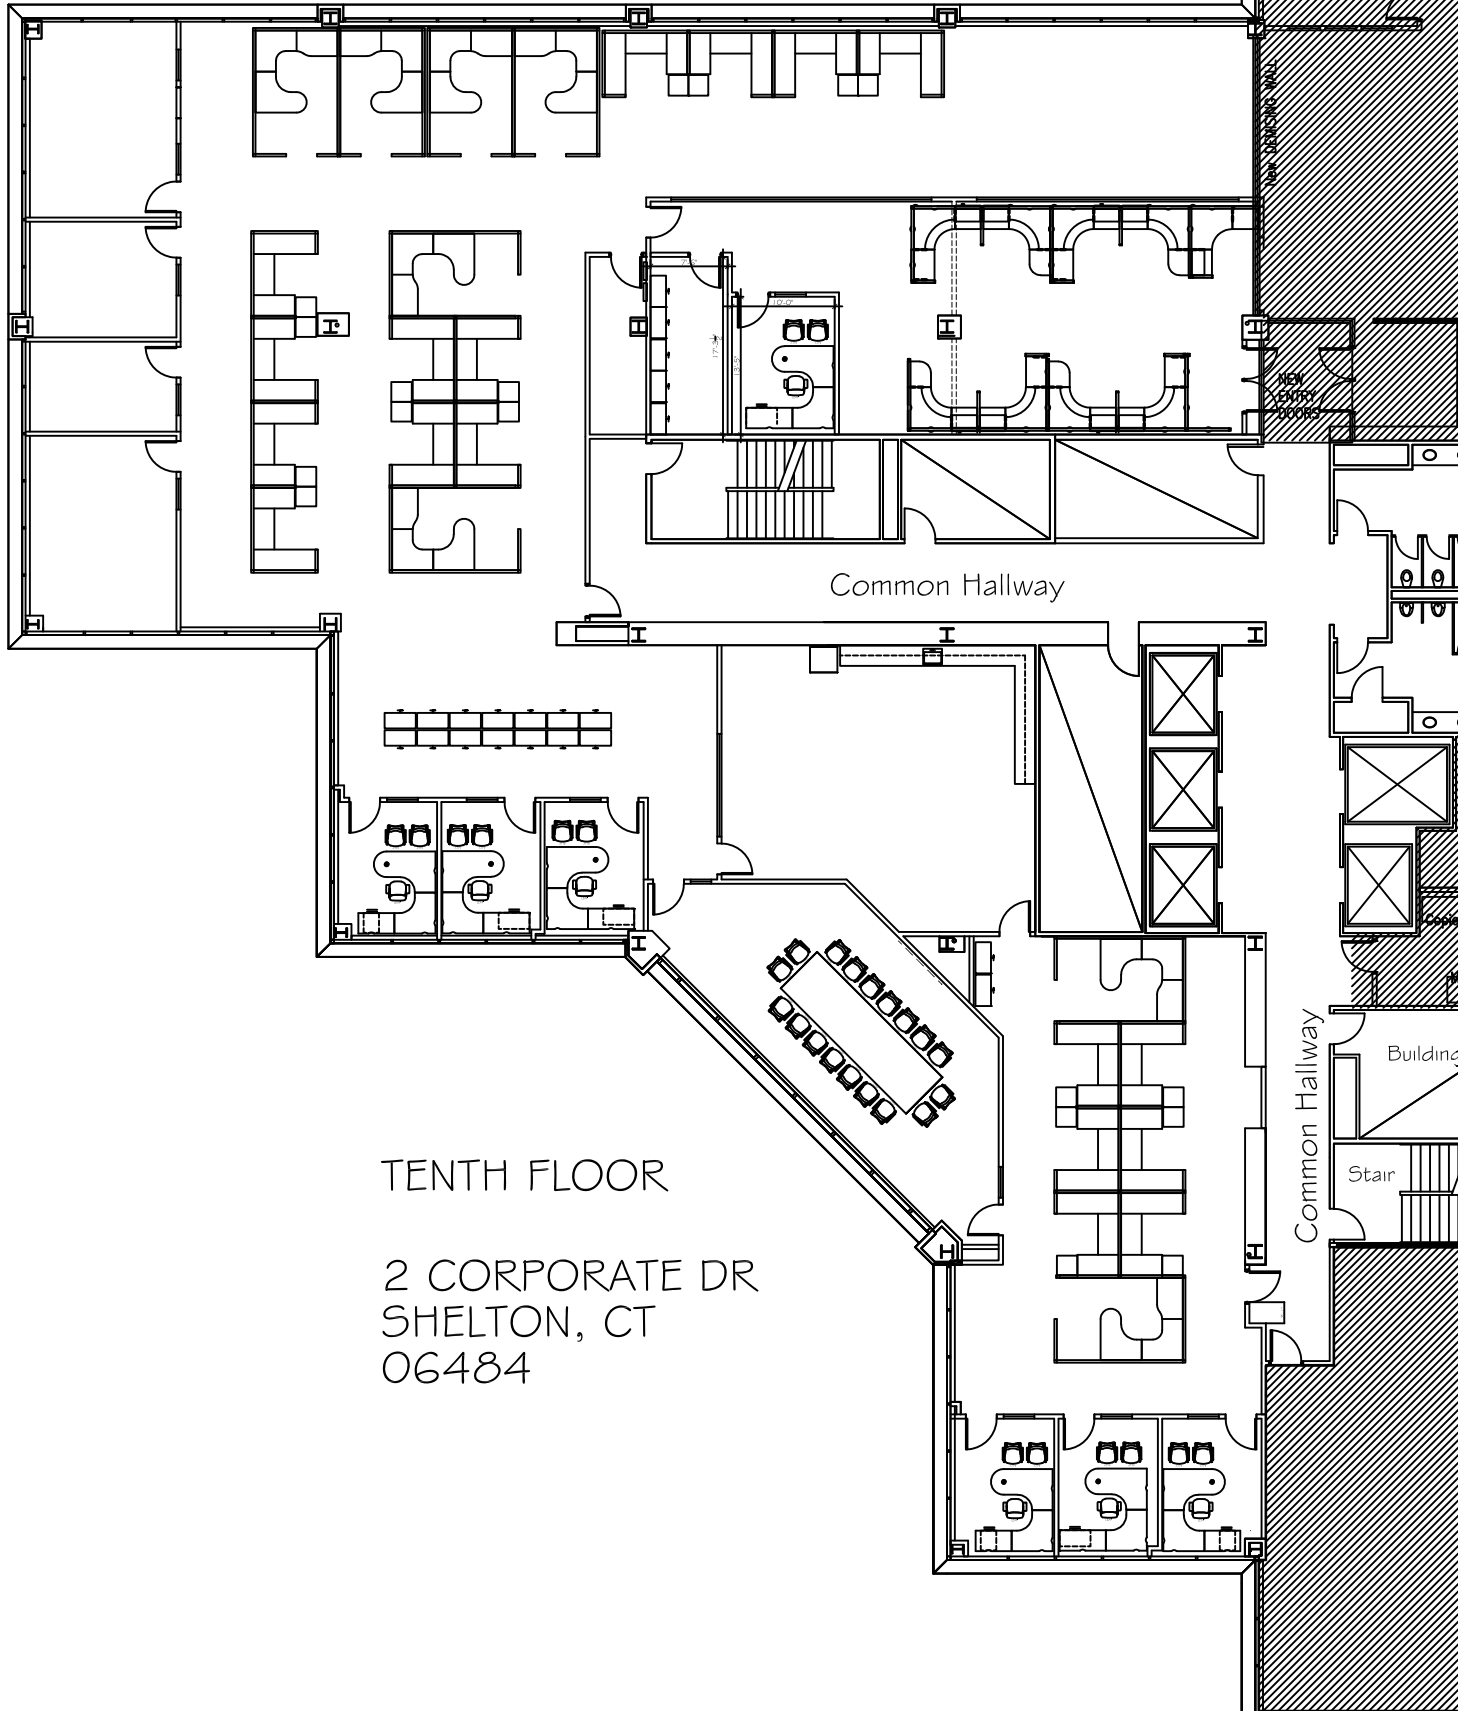

AVAILABLE

11,863 S.F.

SUITE 1060

TENTH FLOOR

2 CORPORATE DR
SHELTON, CT
06484