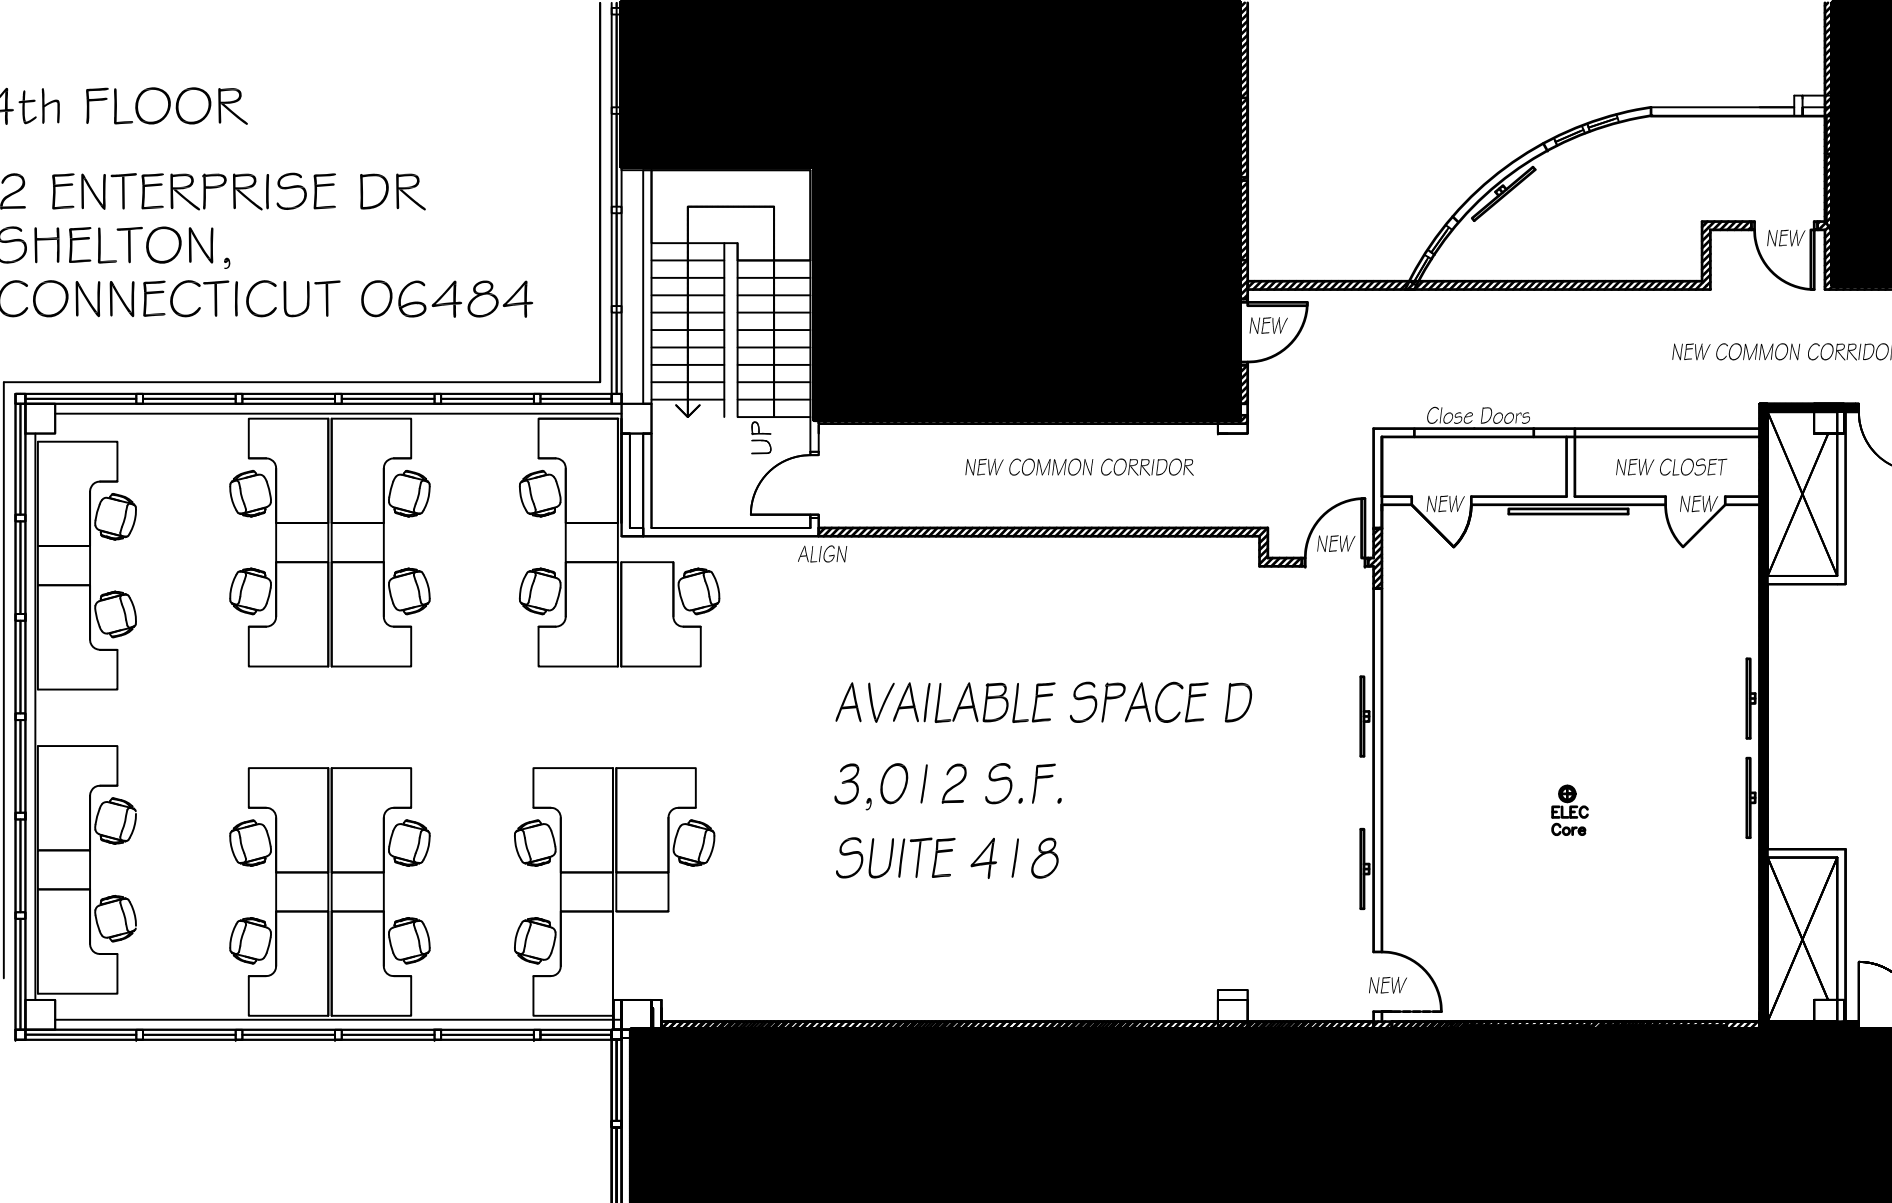

4th FLOOR

2 ENTERPRISE DR  
SHELTON,  
CONNECTICUT 06484

AVAILABLE SPACE D  
3,012 S.F.  
SUITE 418

ELEC  
Core

NEW CLOSET

NEW COMMON CORRIDOR

NEW COMMON CORRIDOR

ALIGN