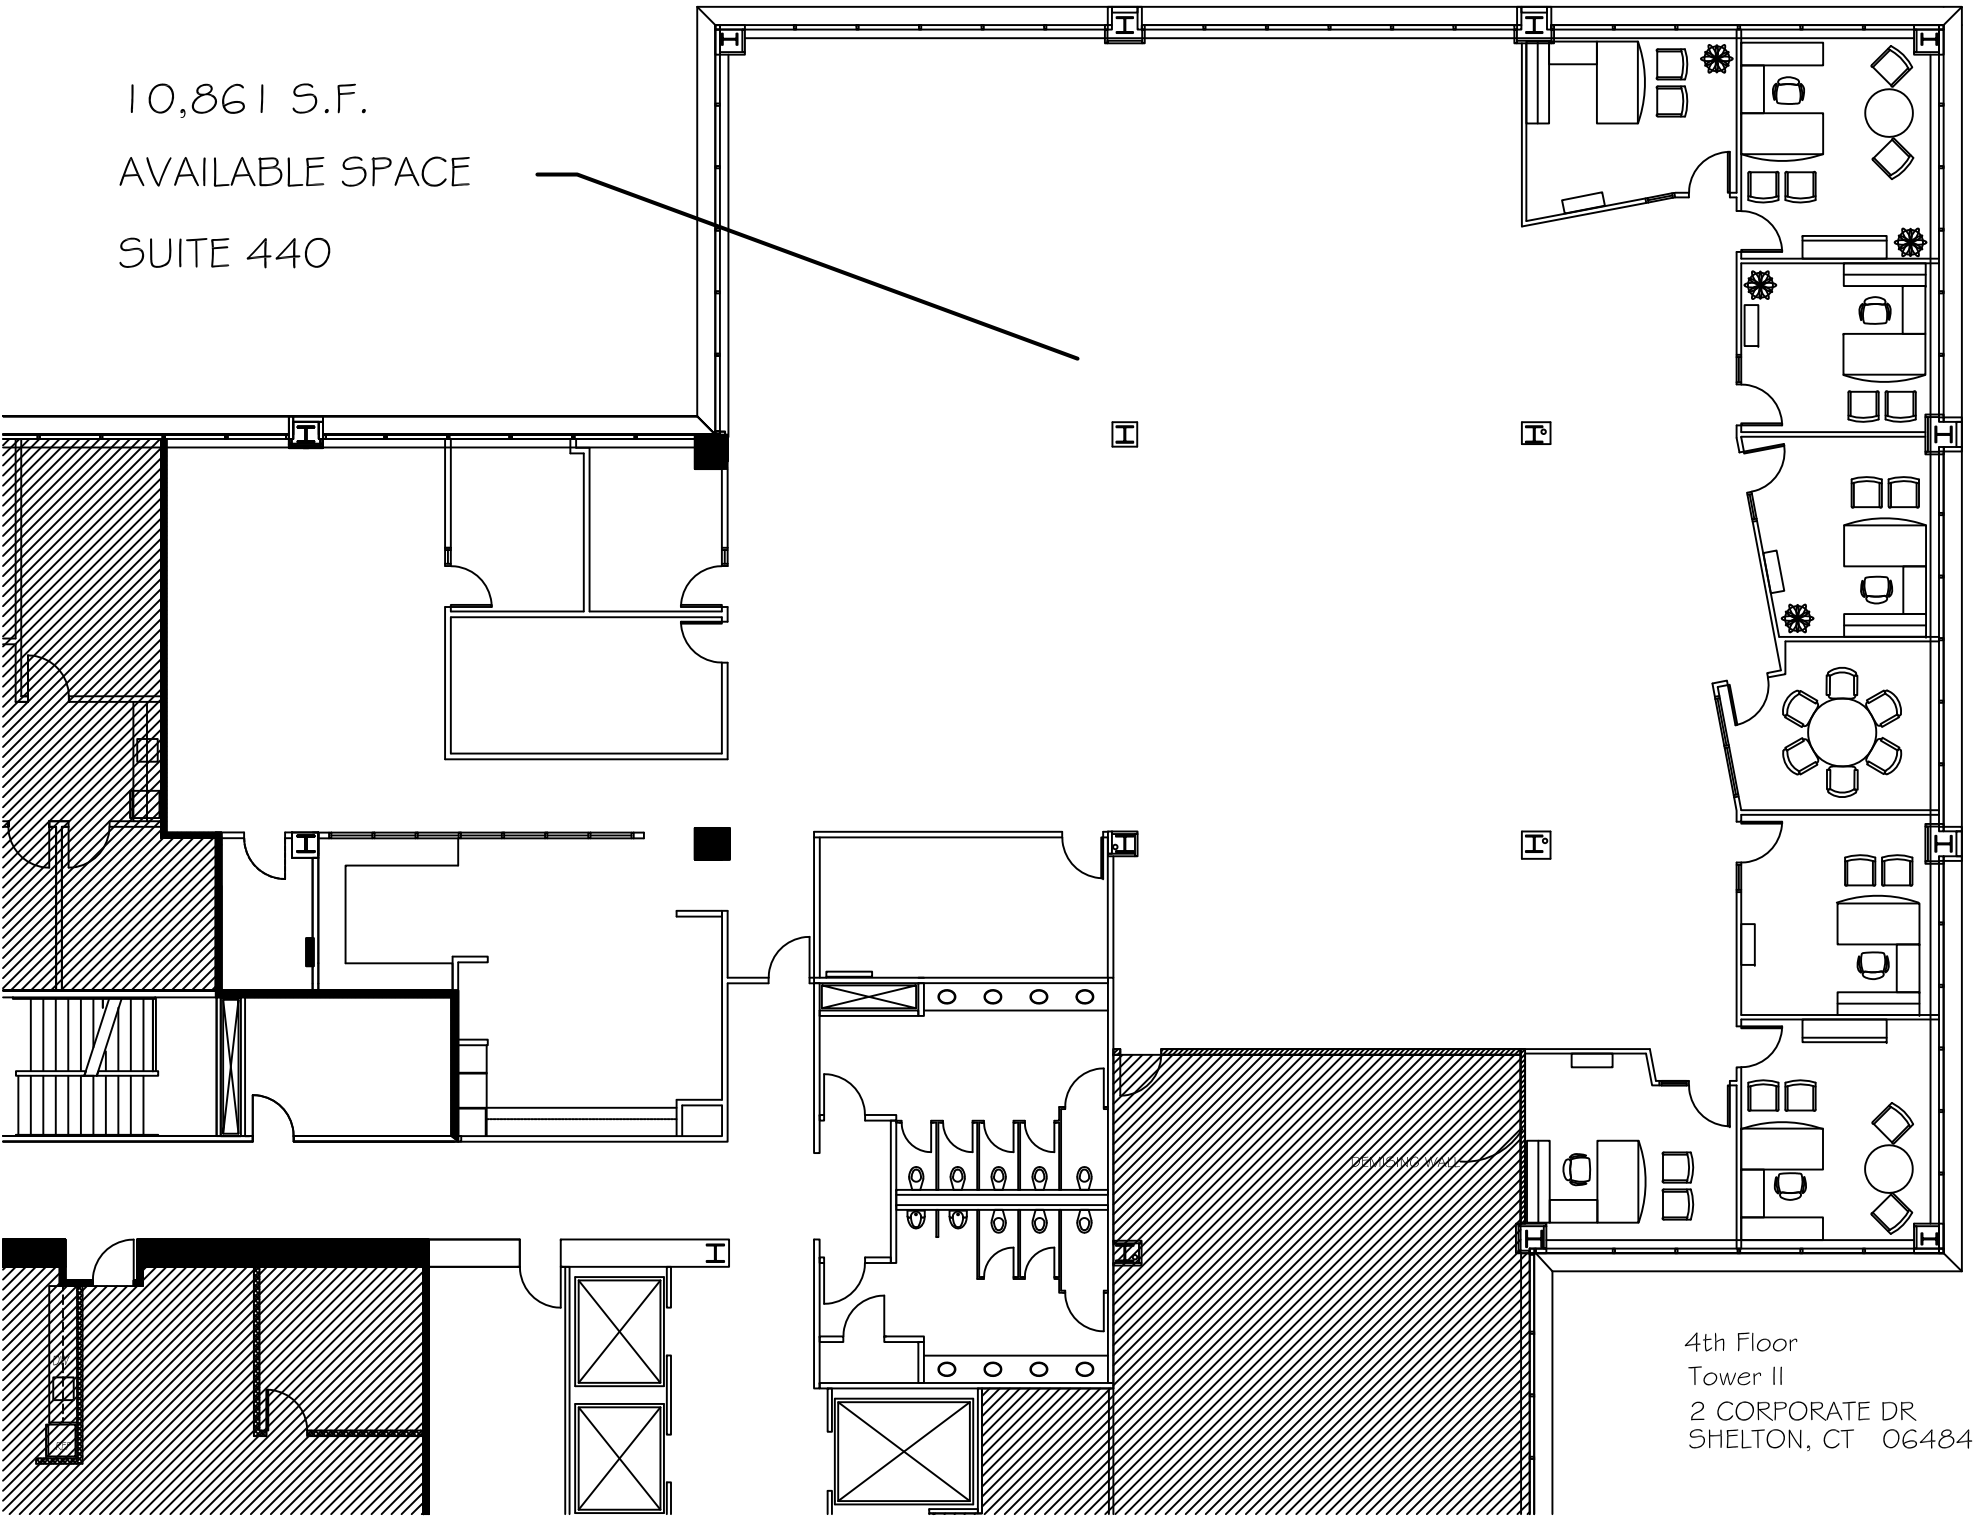

10,861 S.F.
AVAILABLE SPACE
SUITE 440

4th Floor
Tower II
2 CORPORATE DR
SHELTON, CT 06484