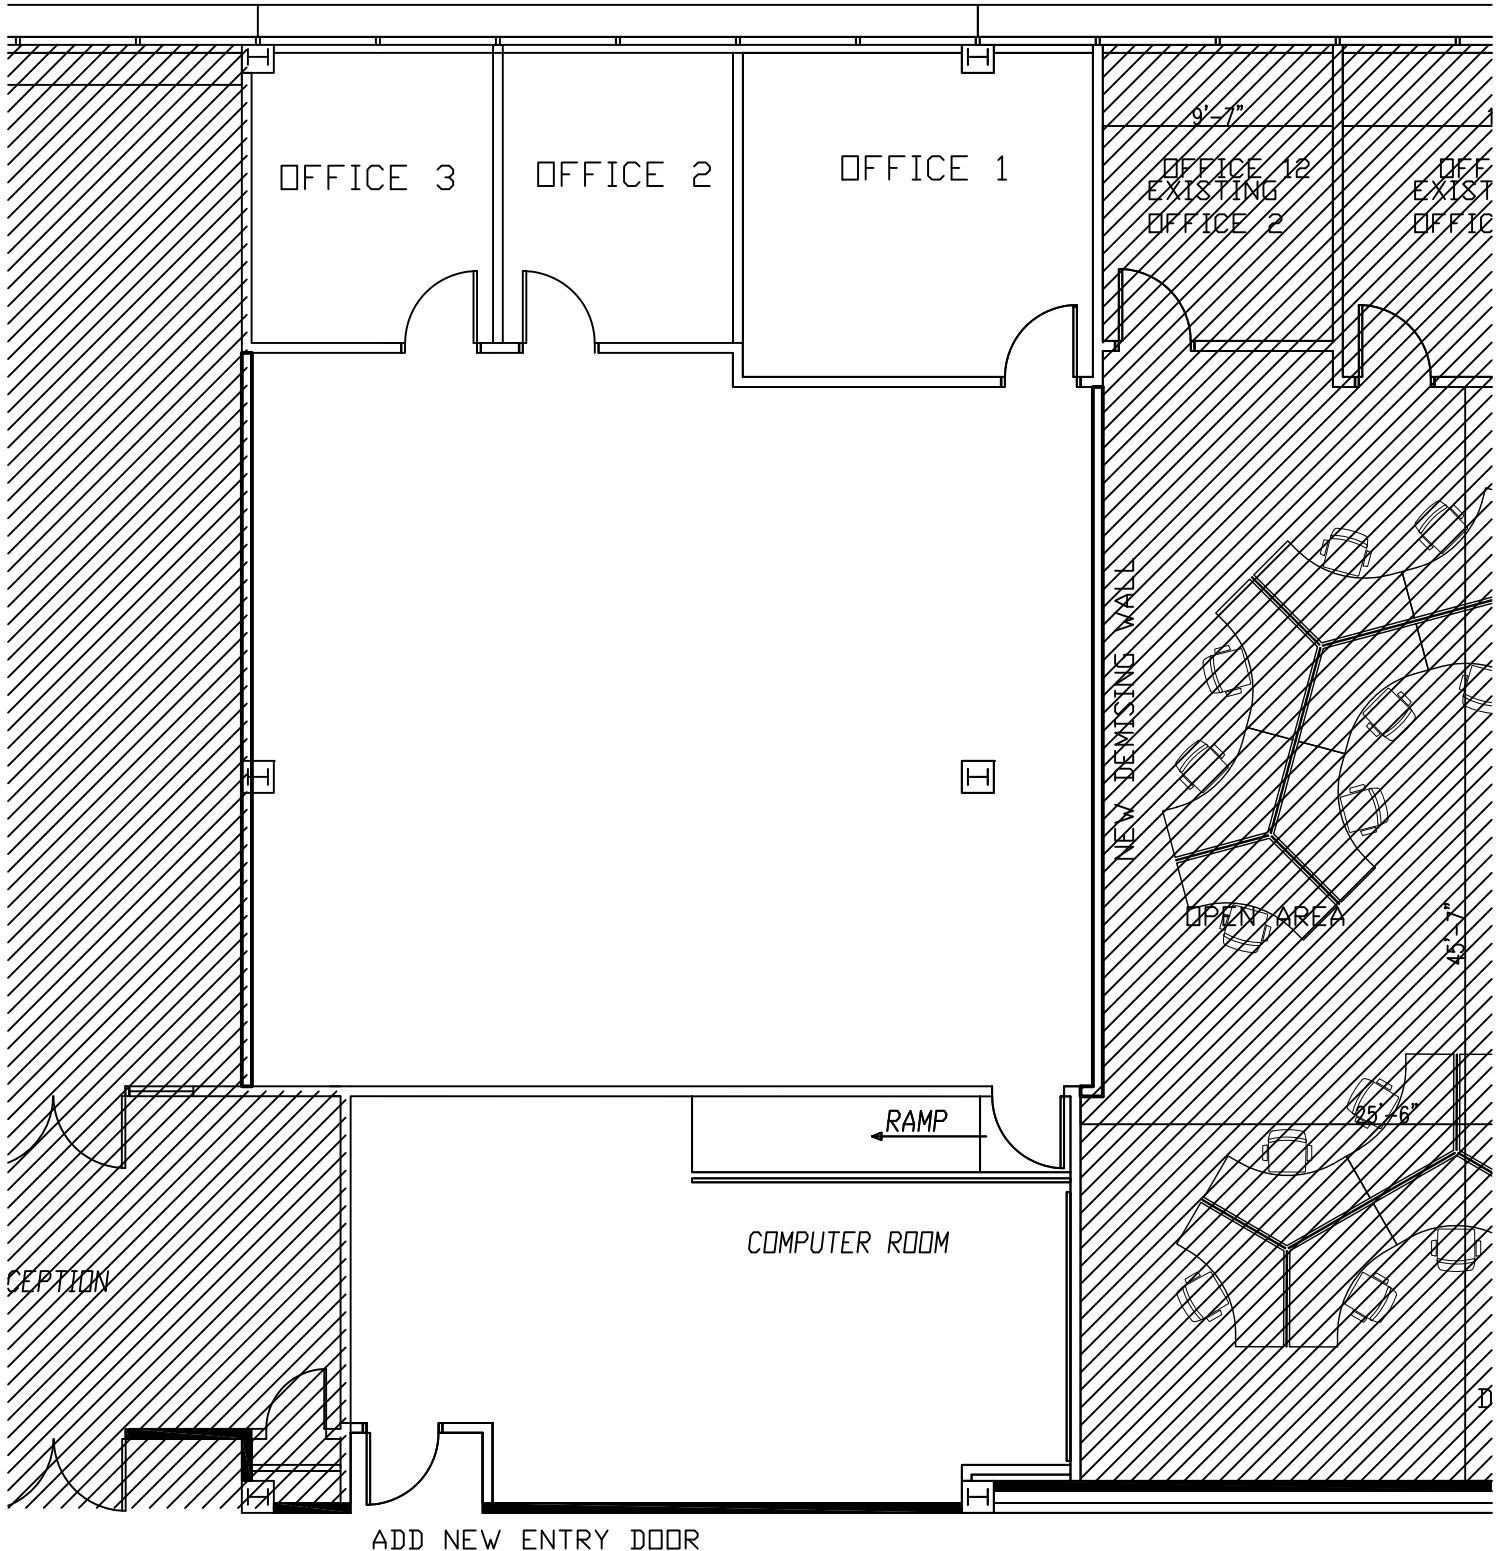

AVAILABLE
2,511 SF
SUITE 406

4th FL
3 ENTERPRISE DR
SHELTON, CT

ADD NEW ENTRY DOOR