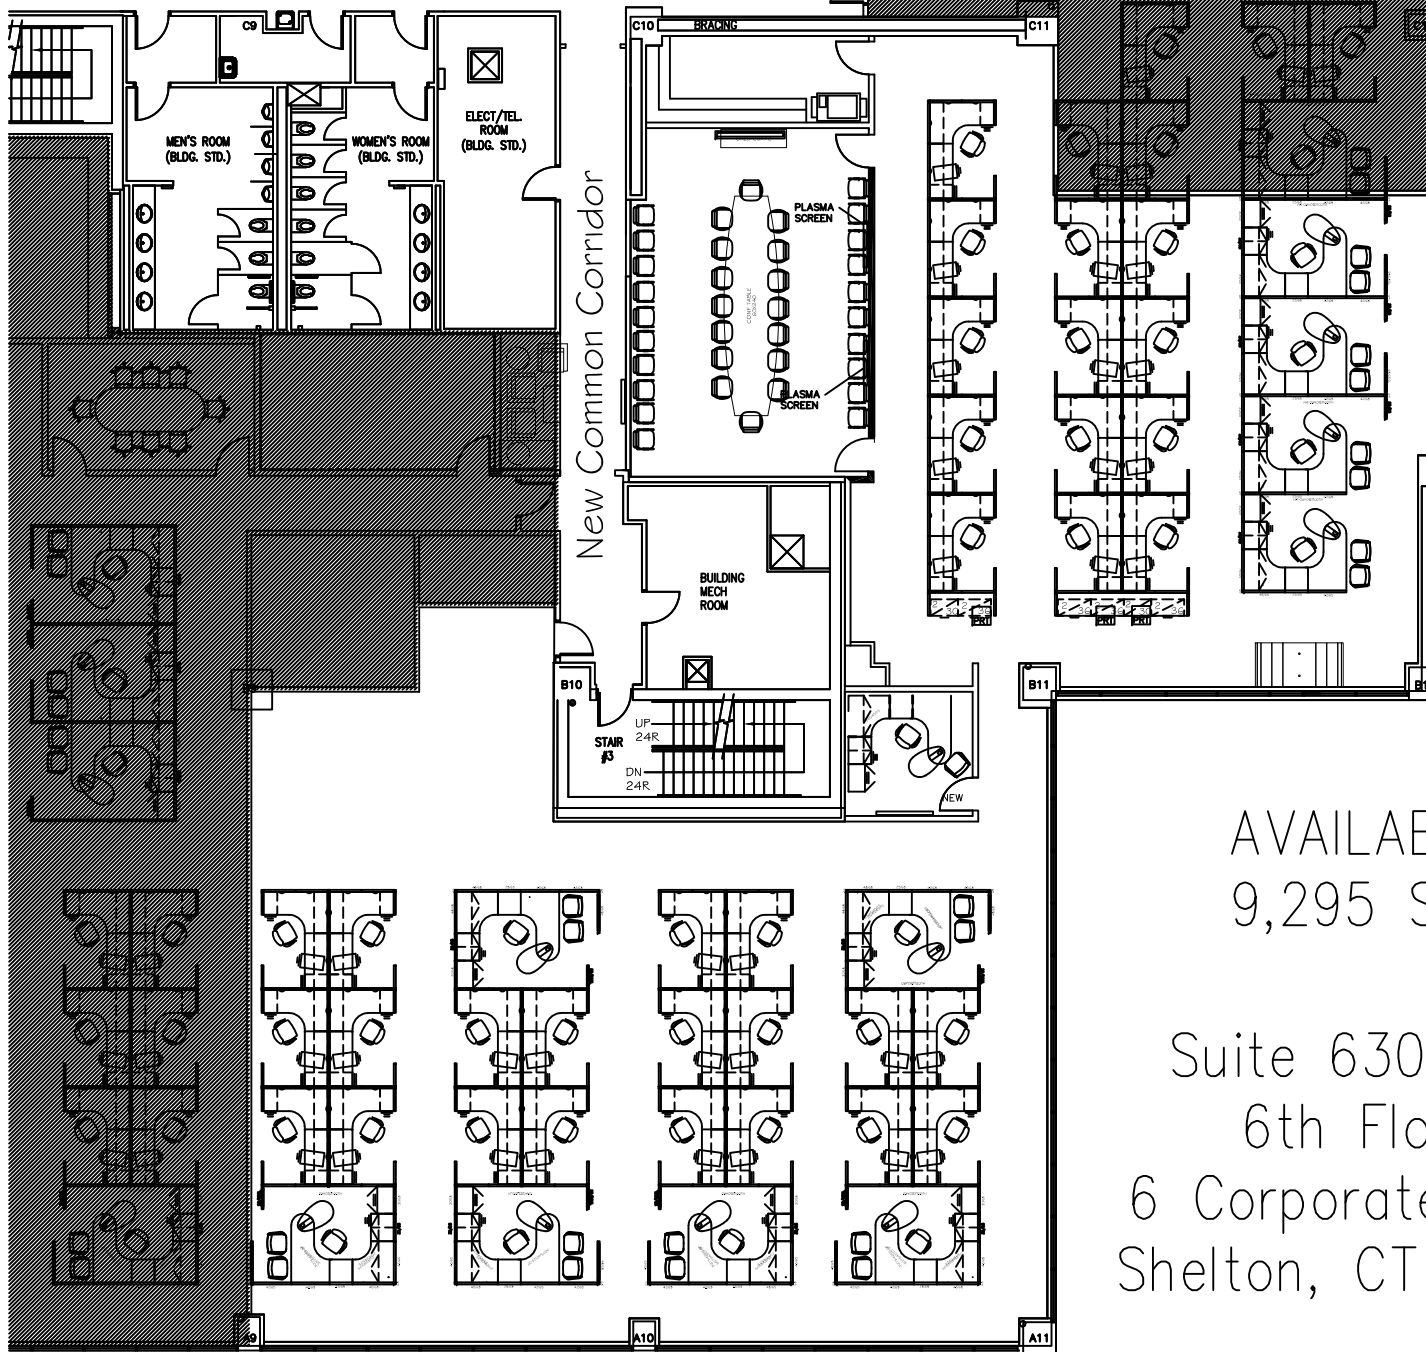

New Common Corridor

AVAILABLE
9,295 S.F.

Suite 630/640
6th Floor
6 Corporate Drive
Shelton, CT 06484