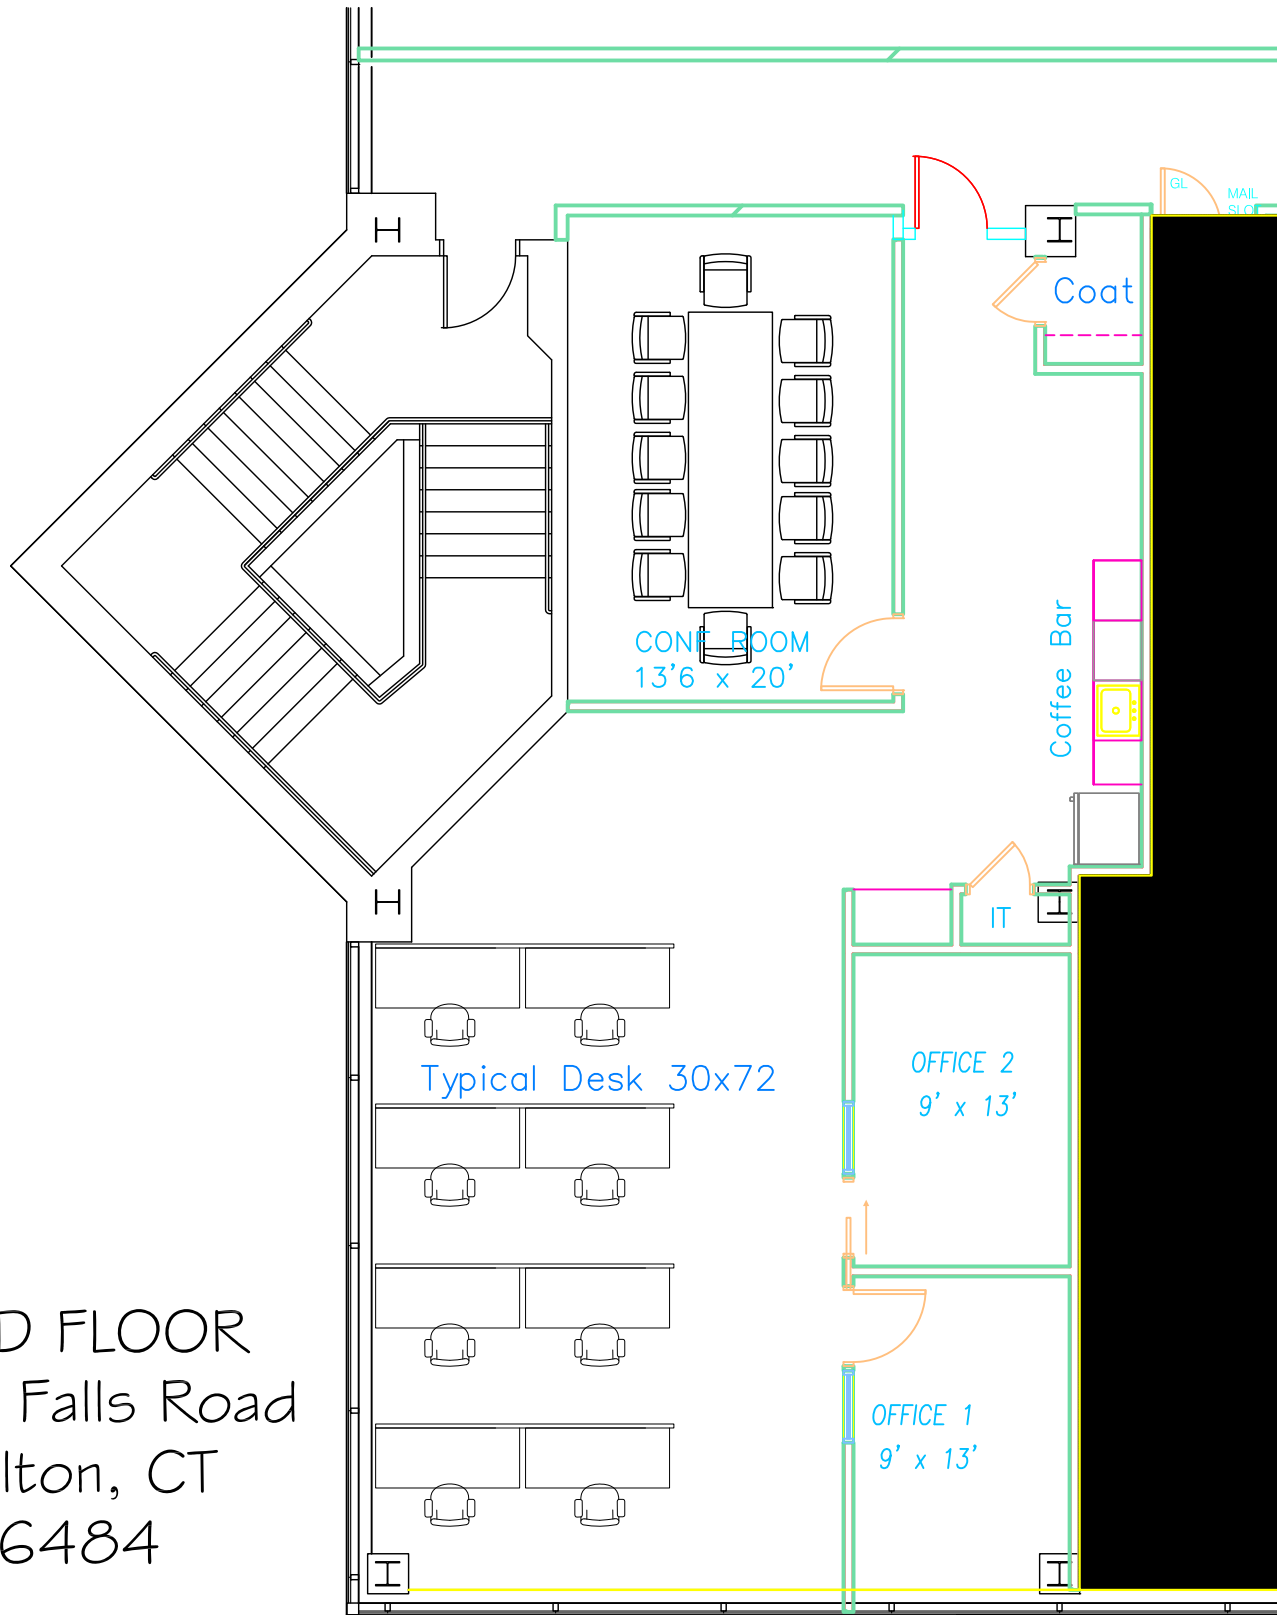

THIRD FLOOR  
2 Trap Falls Road  
Shelton, CT  
06484

AVAILABLE  
Suite 318  
1,906 S.F.