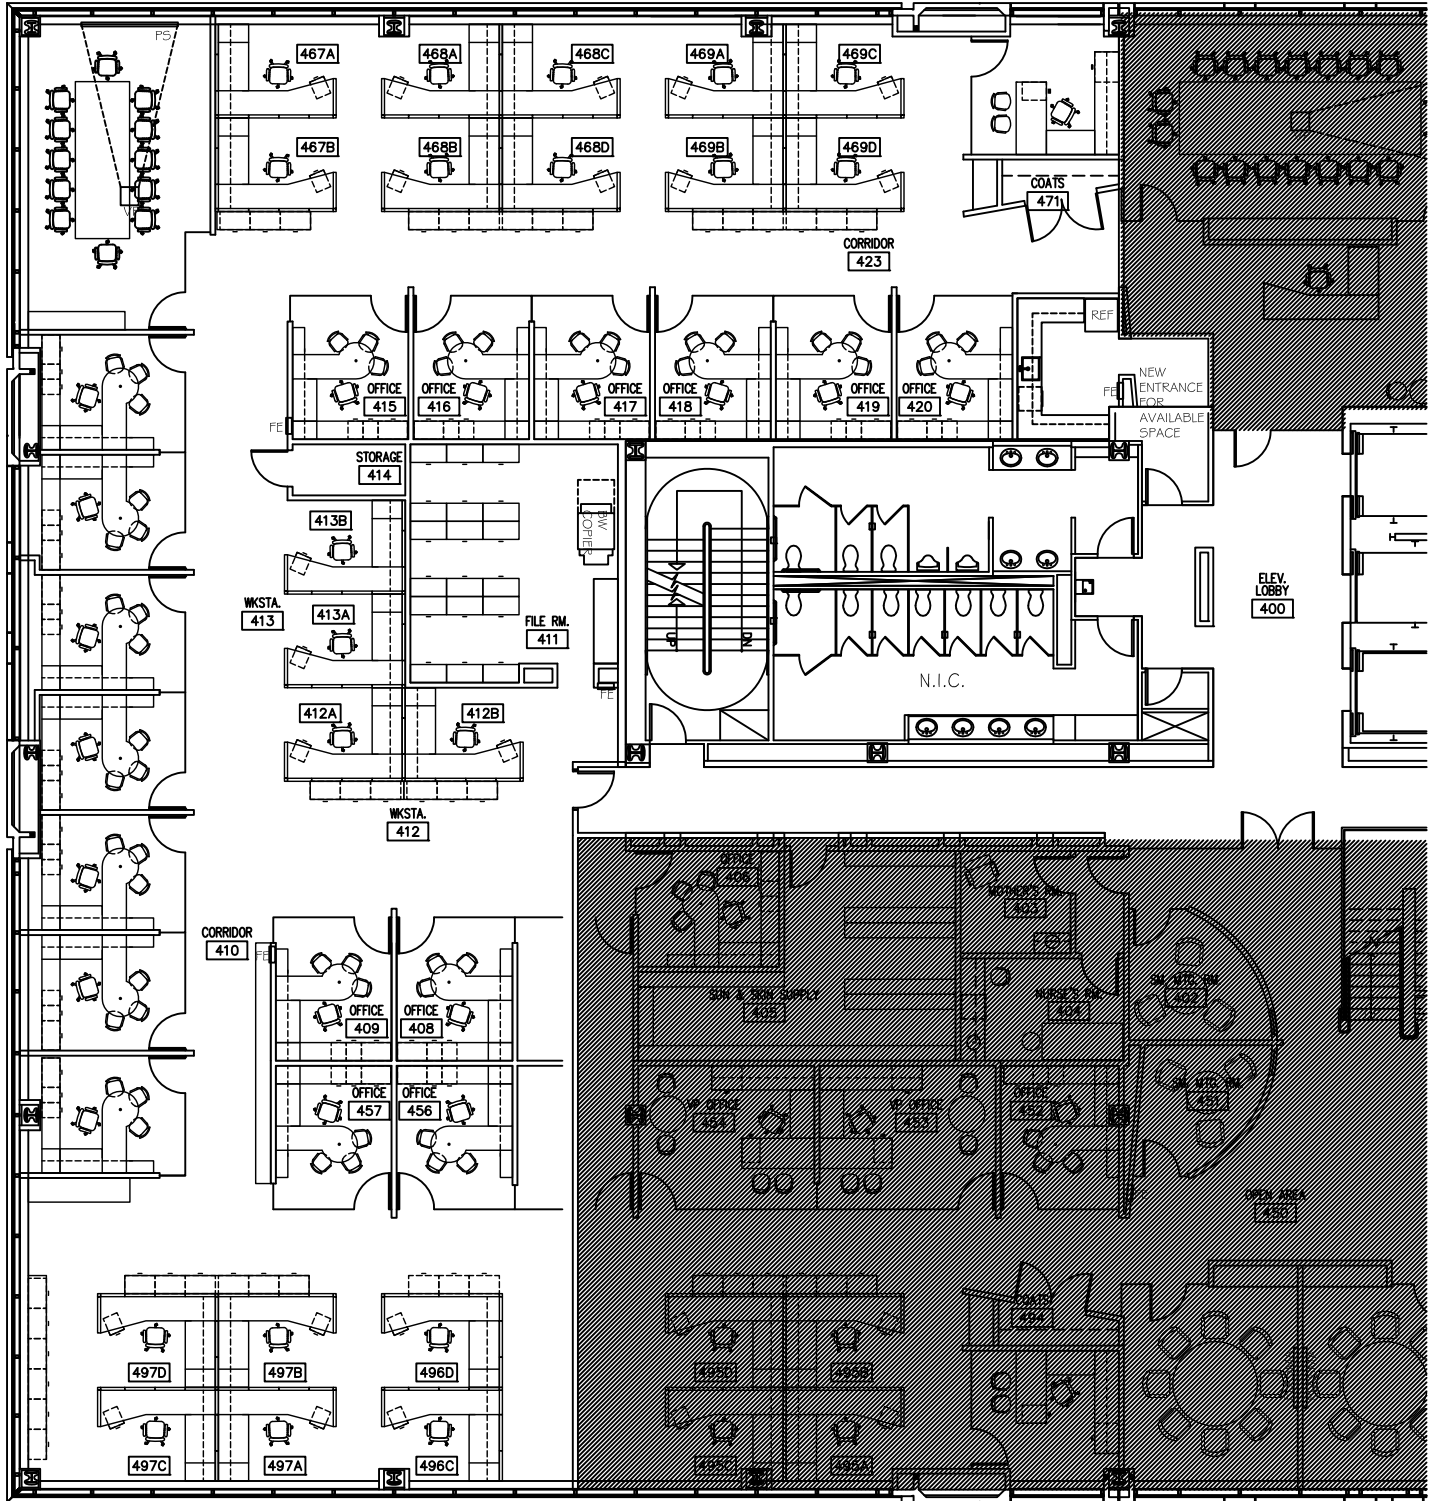

AVAILABLE 9,110 SF

4th FLOOR
6 RESEARCH DRIVE
SHELTON, CT 06484