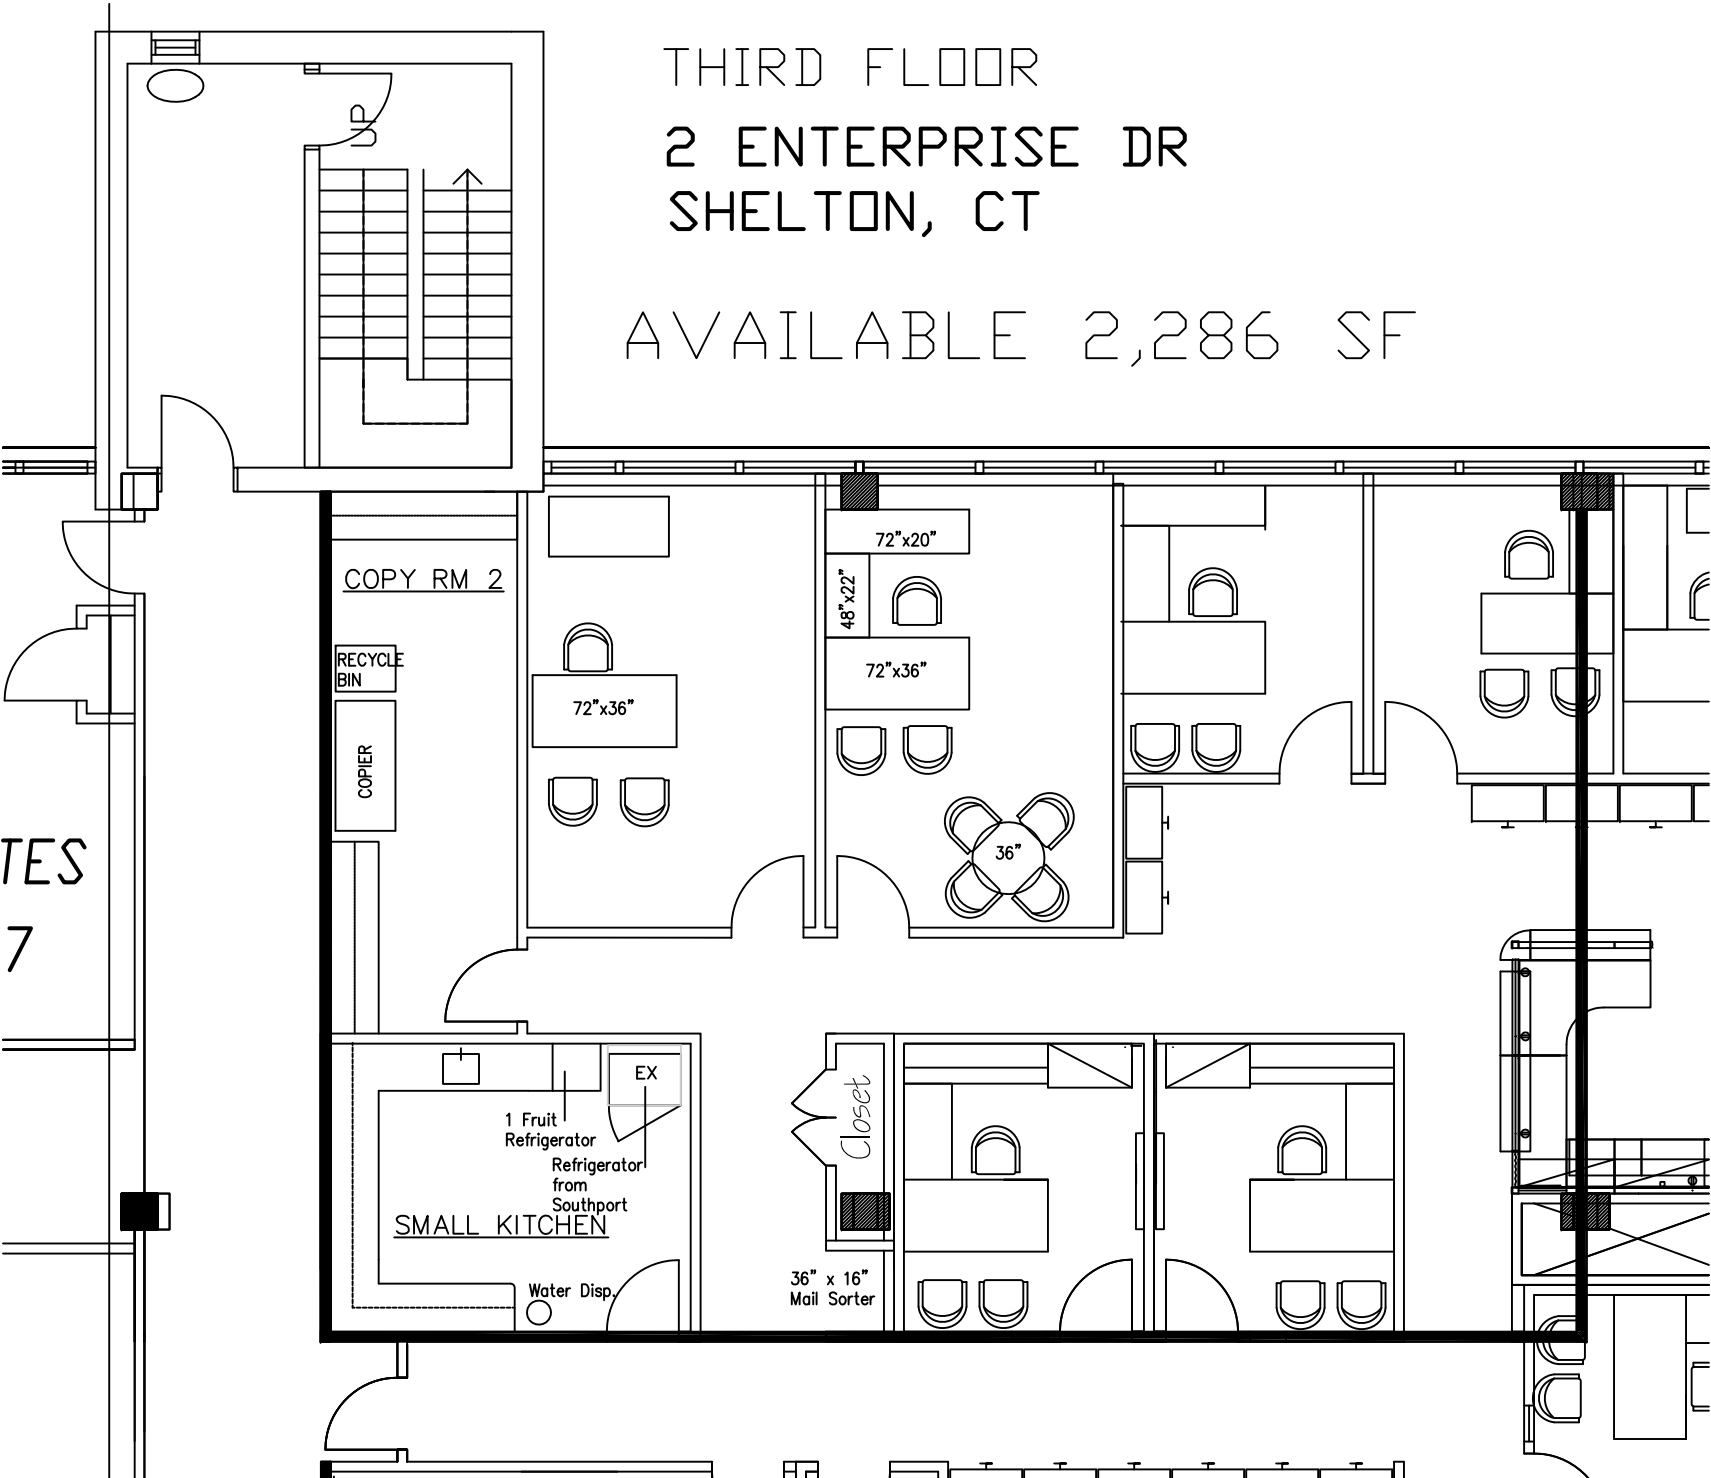

THIRD FLOOR
2 ENTERPRISE DR
SHELTON, CT

AVAILABLE 2,286 SF

TES
7