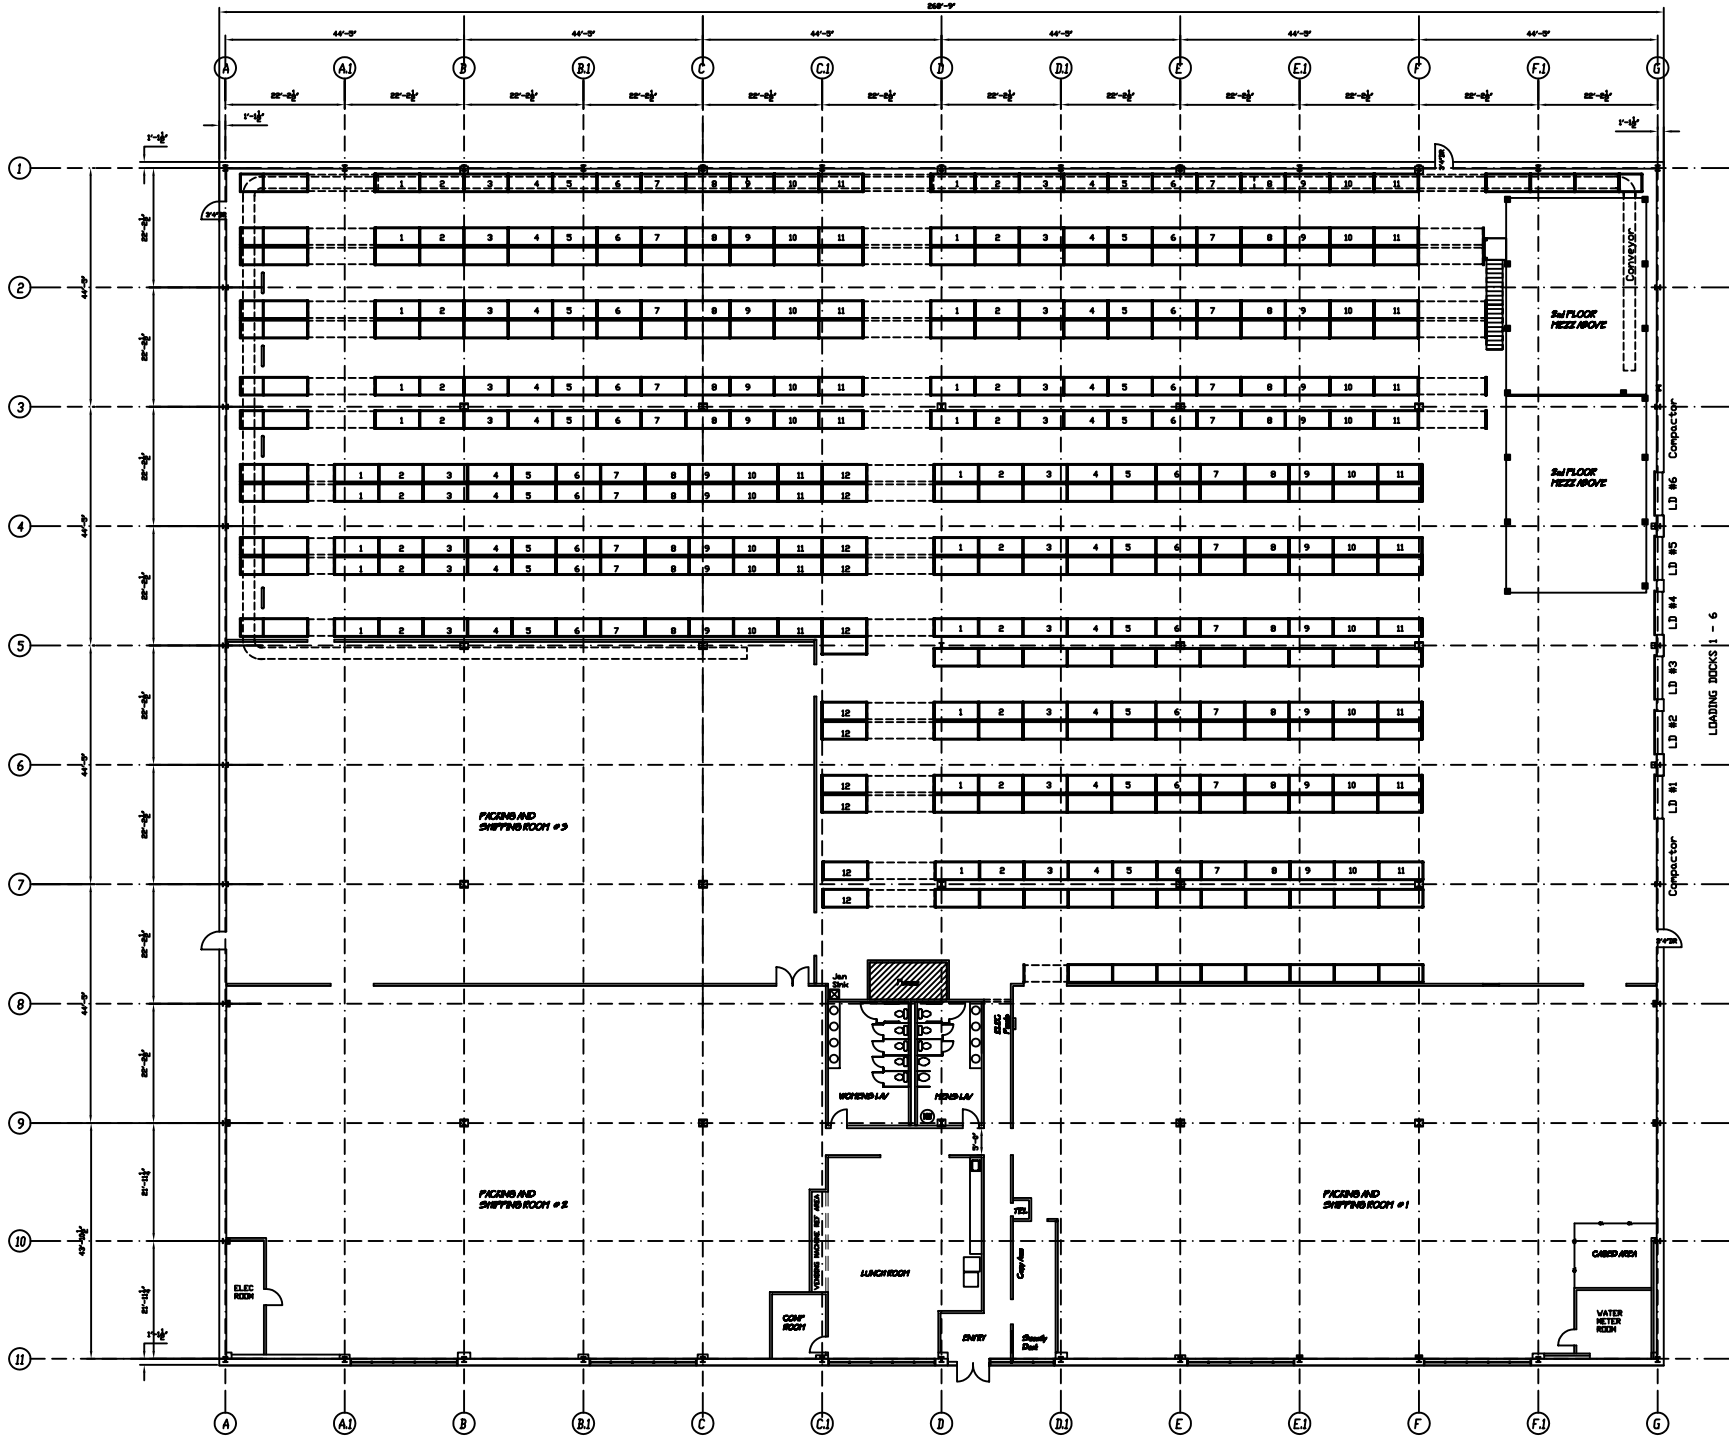

ROBERT D. SCINTO  
OWNER/DEVELOPER  
SHELTON, CT

11 Forest Parkway  
Shelton, CT

FIRST FLOOR  
FLOOR PLAN

MBI

NO.	DATE	DESCRIPTION
1	1/1/00	Issue

SCALE 1/4" = 1'-0"  
DATE FEB 24, 2000

PROJECT NO.

A 1

FIRST FLOOR PLAN