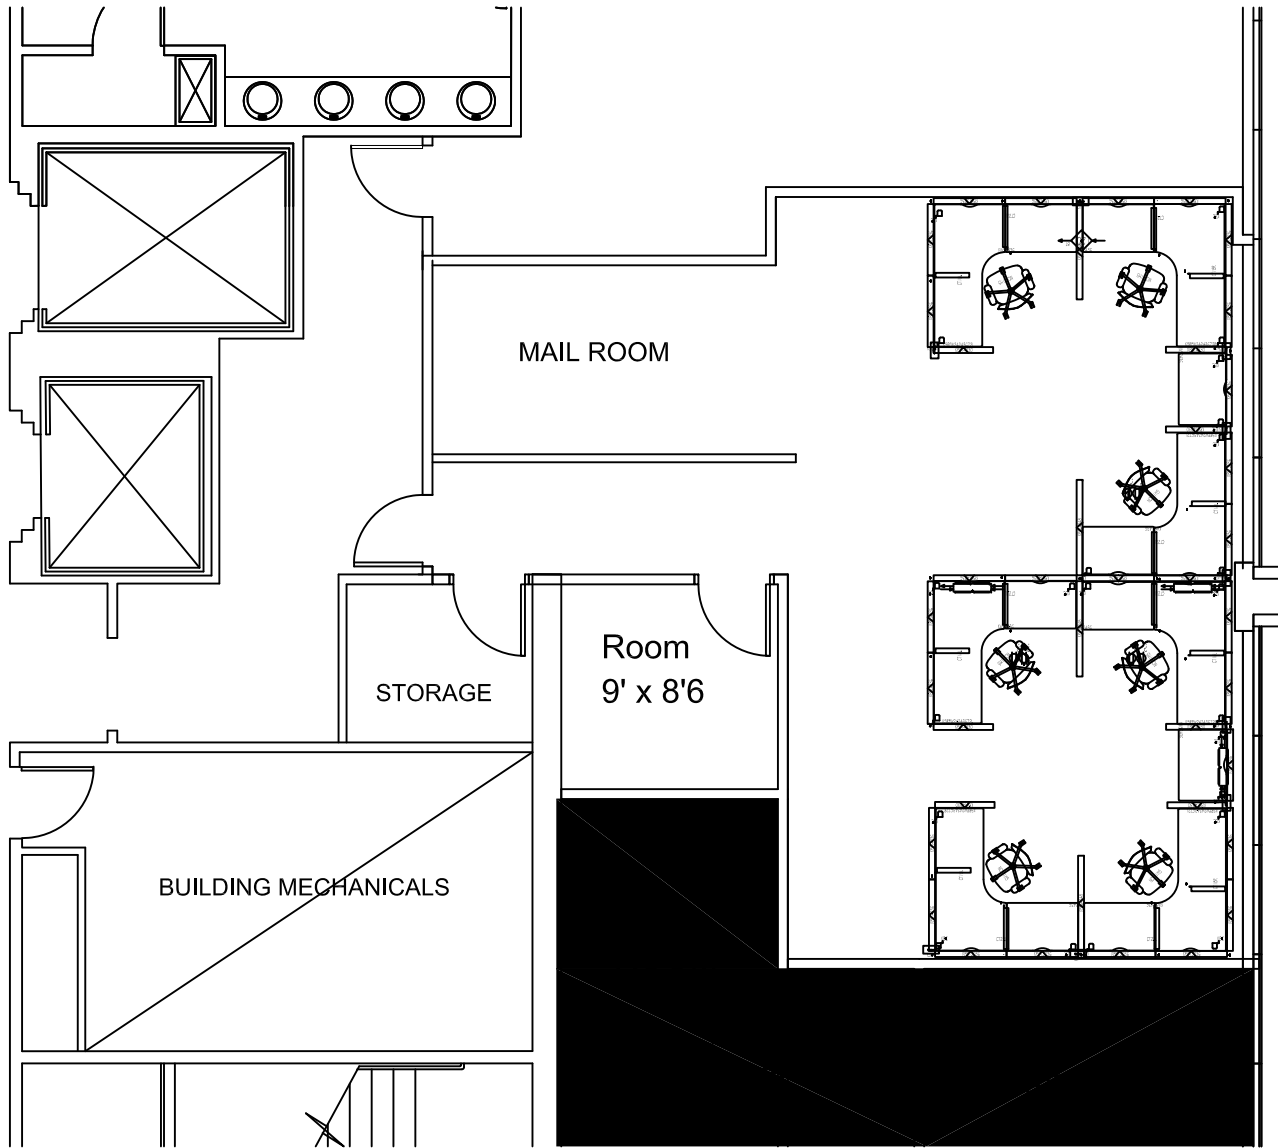

ELEVATOR LOBBY

1,177 SF

5th FLOOR

*Tower 2
2 CORPORATE DR
SHELTON, CT*