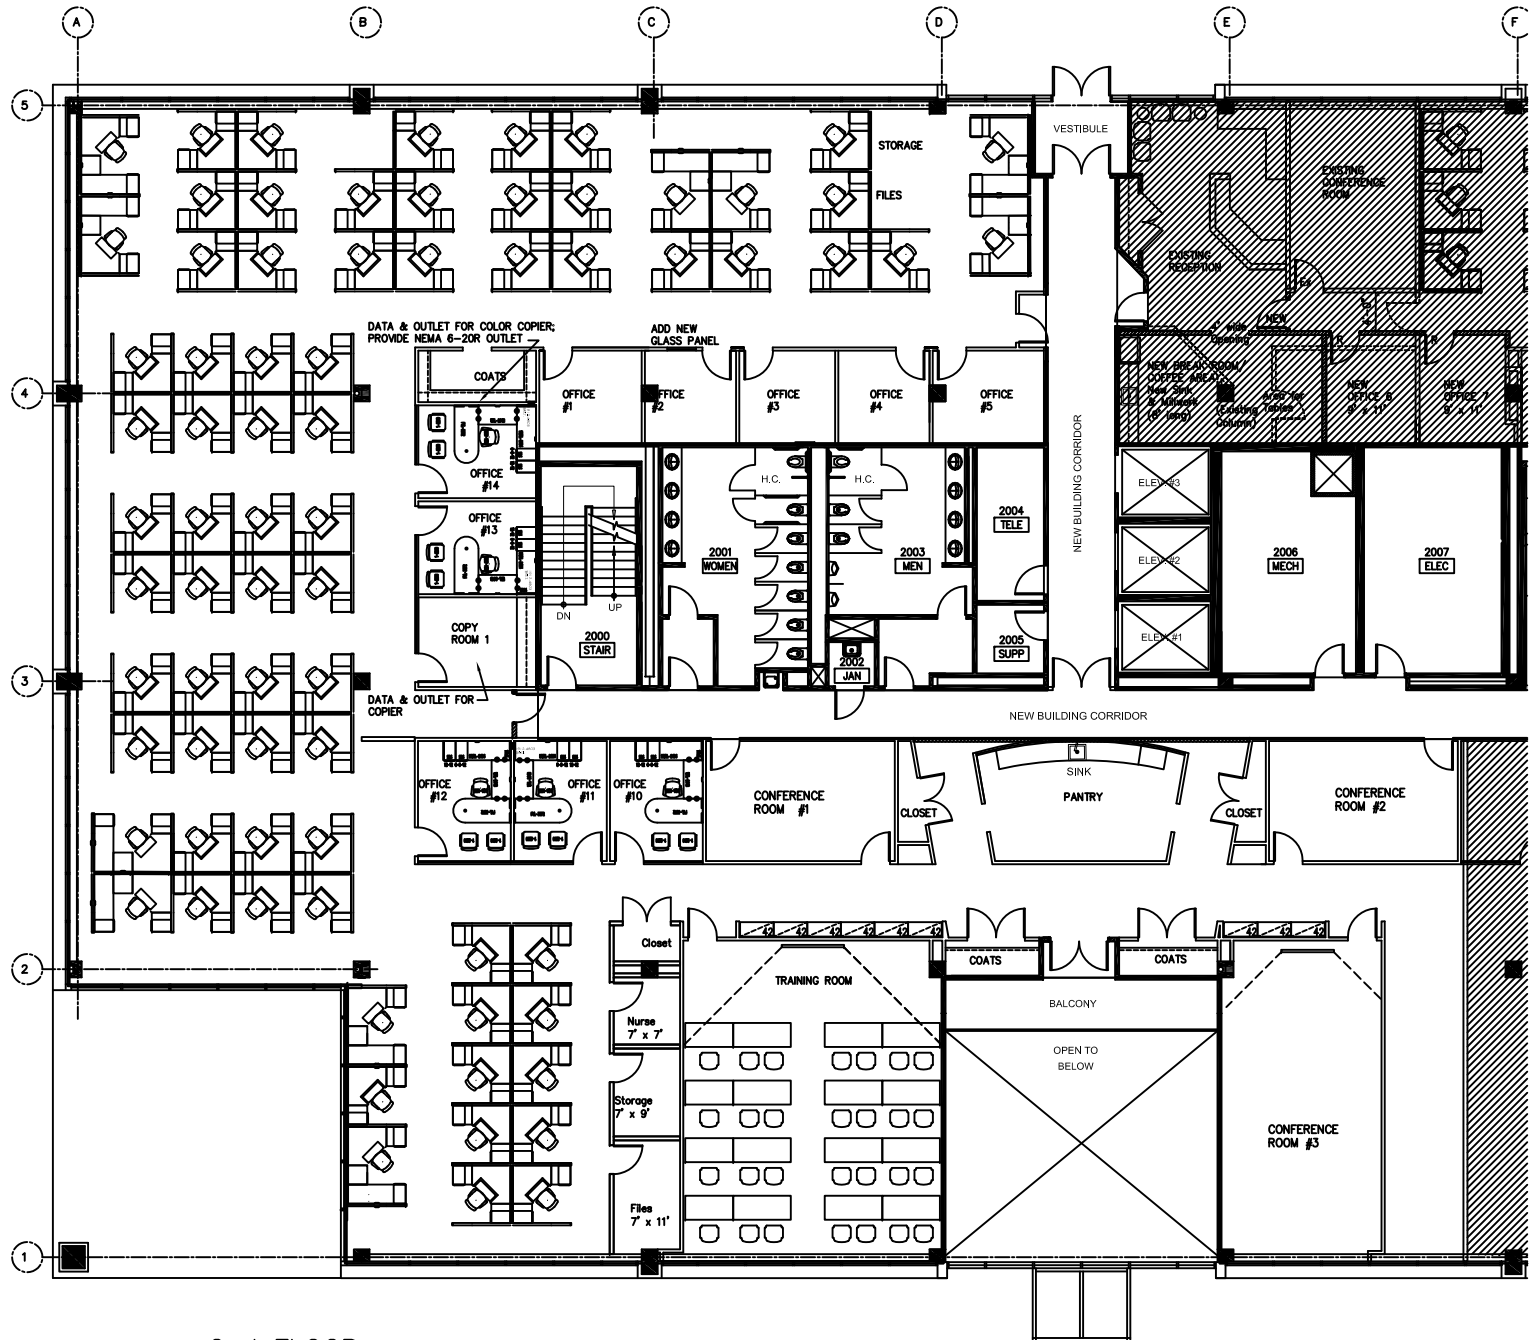

AVAILABLE SPACE 13,590 SF

2nd FLOOR
 100 BEARD SAW MILL ROAD
 SHELTON, CT